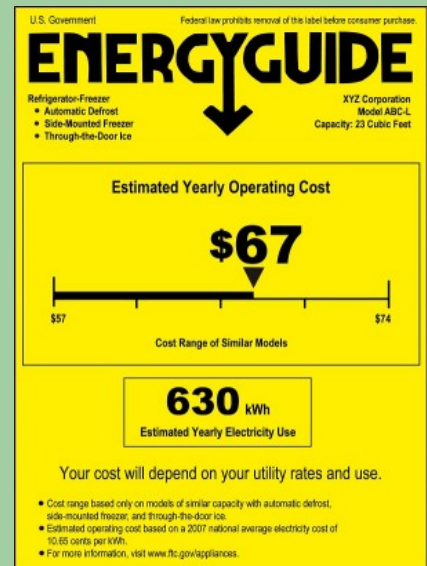

[READ THE REST OF THE ARTICLE](#)

$3,000 IN STEAM GRANTS AWARDED TO THREE AREA SCHOOL DISTRICTS

Three school districts in the Central